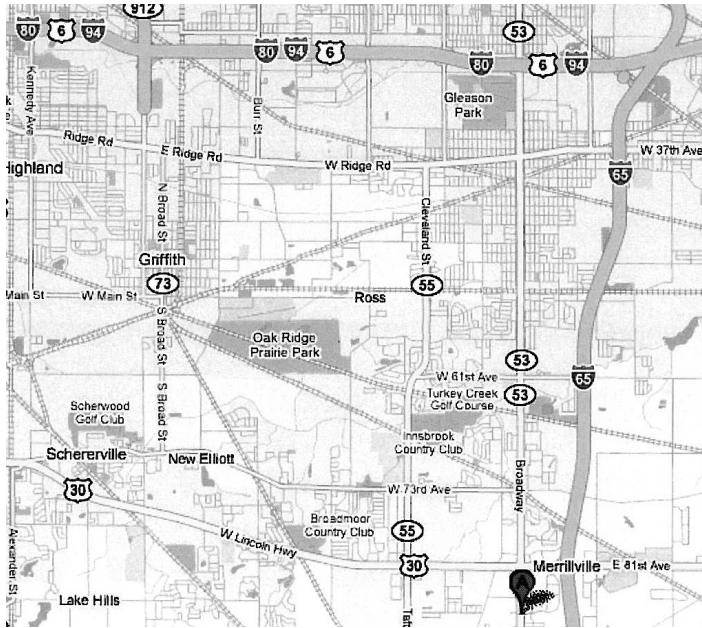

Adult Recognition Events – April, 2009

No reserved seating will be available. Come early to see items from our historical collection.

The Girl Scout shop will be open for purchases before the event.

Nor sure about the locations? Check the maps below.

DeNolfo's, Mokena, IL

Merrillville Regional Service Center, Merrillville, IL

The Carlisle, Lombard, IL

The White Eagle, Niles, IL